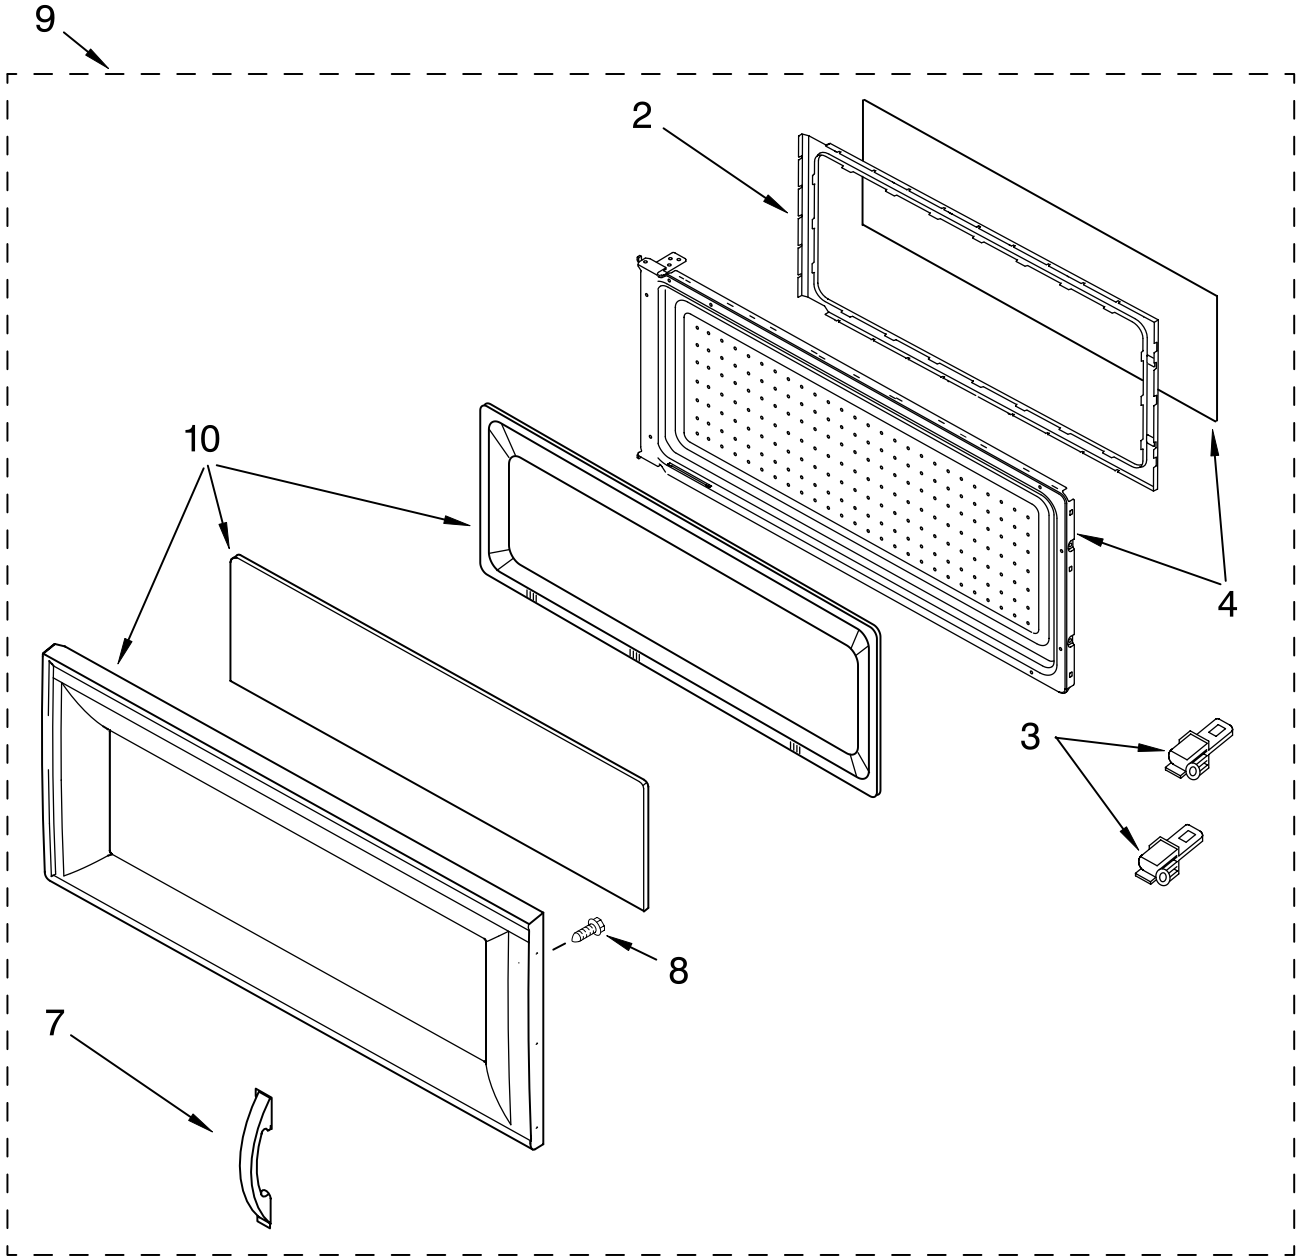

CONTROL PANEL PARTS

For Model: GH4155XPS3
(Stainless)

MICROWAVE
HOOD
COMBINATION

Illus. No.	Part No.	DESCRIPTION
------------	----------	-------------

1	8205964	Literature Parts Use & Care Guide
	8183878	Installation Instructions
	8205611	Tech Sheet
	8204929	Guide, Cooking (Label)
3	8205323	Panel, Control
4	8183821	Bracket, Control
5	4393744	Plate, Hinge
6	8183726	Microcomputer
8	4393346	Screw

FOR ORDERING INFORMATION REFER TO PARTS PRICE LIST

DOOR PARTS

For Model: GH4155XPS3
(Stainless)

Illus. No.	Part No.	DESCRIPTION
2	8169545	Frame, Inner
3	4393913	Latch, Door
4	8185109	Body, Door
7	8169738	Handle, Door
8	4393833	Screw
9	8205322	Door, Complete
10	8205321	Frame, Outer